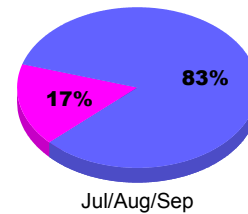

Membership Results
2011-2012

Membership
2010-2011

Month	Net Memb Goal	Actual New Memb	Actual Dropped Memb	Gain/Loss of Memb	Gain/Loss of Memb
Jul/Aug/Sep		100	-55	45	224
Totals		100	-55	45	224

Membership Results 2011-2012

Goal, New, Dropped, Gain/Loss

Comparison of Membership Gain/Loss

Current Year Compared to the Previous Year

Gender Comparison 2011-2012

Male Female