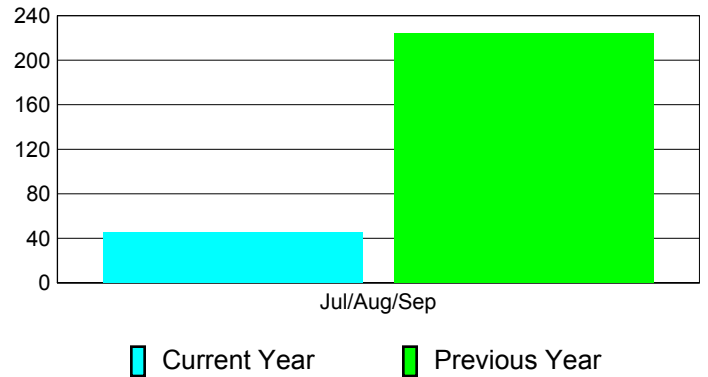

Comparison of Membership Gain/Loss

Current Year Compared to the Previous Year